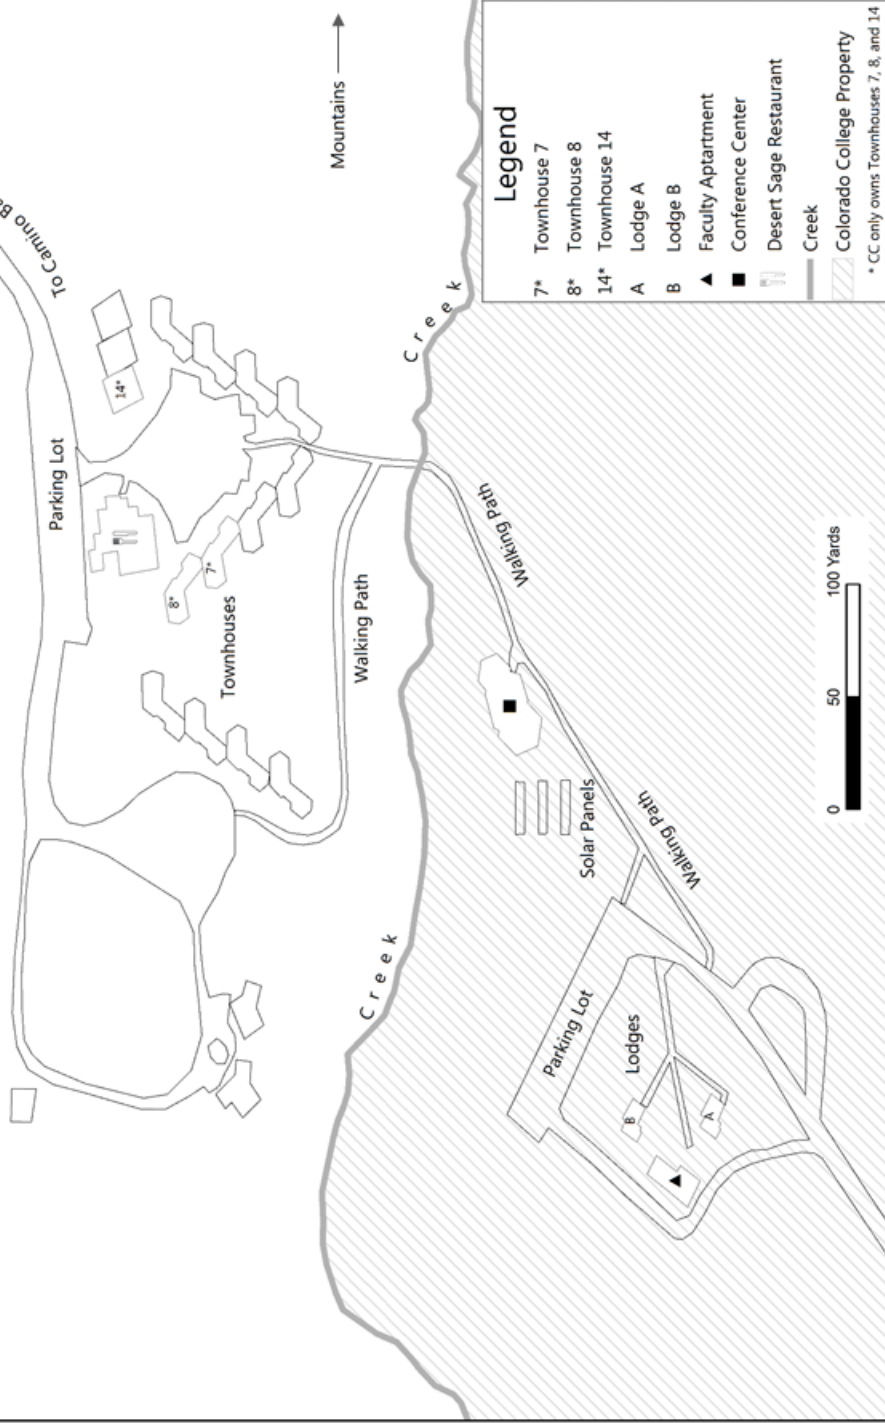

# Colorado College Baca Campus

## Legend

- 7\* Townhouse 7
  - 8\* Townhouse 8
  - 14\* Townhouse 14
  - A Lodge A
  - B Lodge B
  - ▲ Faculty Apartment
  - Conference Center
  - ☰ Desert Sage Restaurant
  - Creek
  - Colorado College Property
- \* CC only owns Townhouses 7, 8, and 14